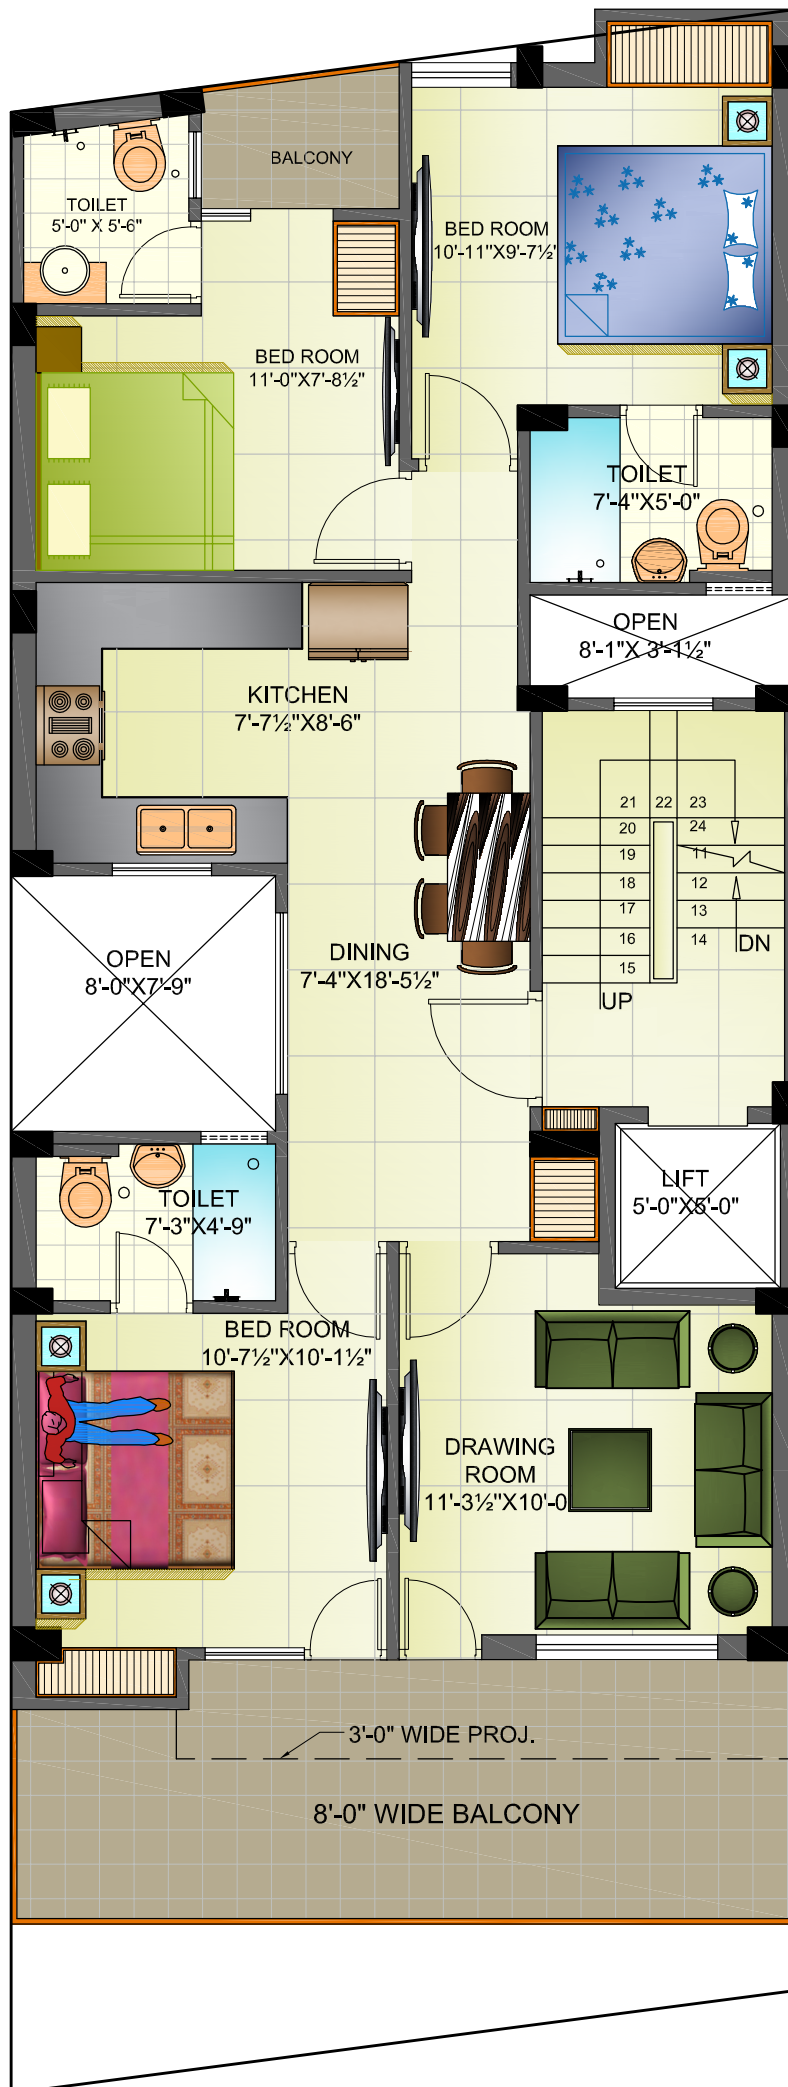

PLOT NO - C-465, CHITRANJAN PARK, DELHI.

GROUND FLOOR PLAN